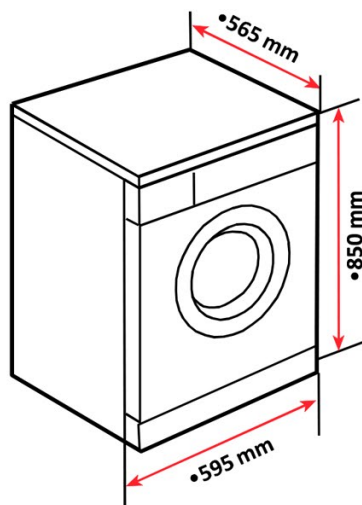

SPA TKD 1480

WASHING MACHINE SPA TKD 1480

MODEL	CODE	EAN CODE
-------	------	----------

INTERNATIONAL MODEL

WHITE	40874443	8421152131923
-------	----------	---------------

FEATURES

- Free Standing Washing Machine
- Electronic Control with Big Display
- Colors:
 - White with chromed door
- Electronic Control With Display
- Woolmark Apparel Care®
- Washing capacity: 8 Kg
- Washing Programs: 16
- Special Programs Wool, Baby care and 15'
- Stainless Steel Drum
- Spinning speeds: 1400-1200-1000-800-600-0
- Indicator pilots for: Selected temperature, Spinning Speed, Time left and Special Functions
- Start Delay program 1-24 hours
- 32 cm wide crystal door
- Fast Program 15 minutes
- Energy efficiency class: A+++
- Spinning efficiency class: B
- Water consumption: 11.000 liters/year
- Energy consumption: 196 kWh/year
- Noise level (washing/spinning): 59/78 dBA
- Voltage-Frequency: 220-240 V / 50 Hz
- Dimensions mm: 850x595x565