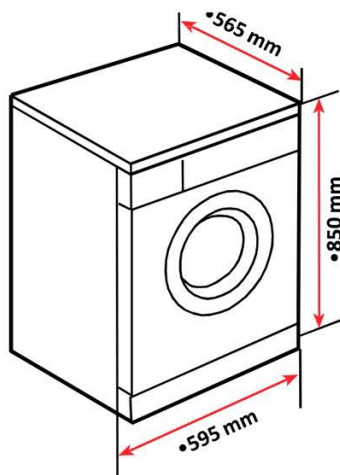

## FEATURES

- Free Standing Washing Machine
- Electronic Control with Big Display
- **SS FINISH**
- Electronic Control with Display
- Washing capacity: 7 Kg
- Washing Programs: 16
- Special Programs Wool, Baby care and 15'
- Stainless Steel Drum
- Spinning speeds: 1200-1000-800-600-0
- Indicator pilots for: Selected temperature, Spinning Speed, Time left and Special Functions
- Start Delay program 1-24 hours
- 32 cm wide crystal door
- Fast Program 15 minutes
- Energy efficiency class: A+++
- Spinning efficiency class: B
- Water consumption: 10.000 liters/year
- Energy consumption: 175 kWh/year
- Noise level (washing/spinning): 59/76 dBA
- Voltage-Frequency: 220-240 V / 50 Hz
- Dimensions mm: 850x595x565