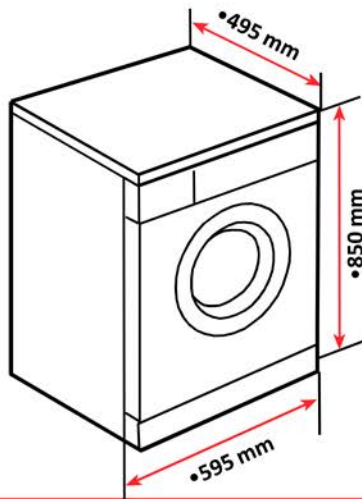

## FEATURES

- Free Standing Washing Machine
- Electronic Control with Display
- White and Stainless Steel Colors
- Washing capacity: 7 Kg
- Washing Programs: 16
- Special Programs Fast program 15' Baby care and Sport
- Stainless Steel Drum
- Removable worktop
- Spinning speeds: 1000-800-600-400-0
- Indicator pilots for: Selected temperature, Spinning Speed, Time left and Special Functions
- Start Delay program 1-24 hours
- 30 cm wide crystal door
- My Program, Child Lock and Eco functions
- Energy efficiency class: A+++
- Spinning efficiency class: C
- Water consumption: 10.000 liters/year
- Energy consumption: 175 kWh/year
- Noise level (washing/spinning): 58/74 dBA
- Voltage-Frequency: 220-240 V / 50 Hz
- Dimensions mm: 850x595x495

### WASHING MACHINE TK4 1070

MODEL	CODE	EAN CODE
<b>SPANISH MODEL</b>		
WHITE	40874201	8421152131671
<b>INTERNATIONAL MODEL</b>		
WHITE	40874202	8421152131855