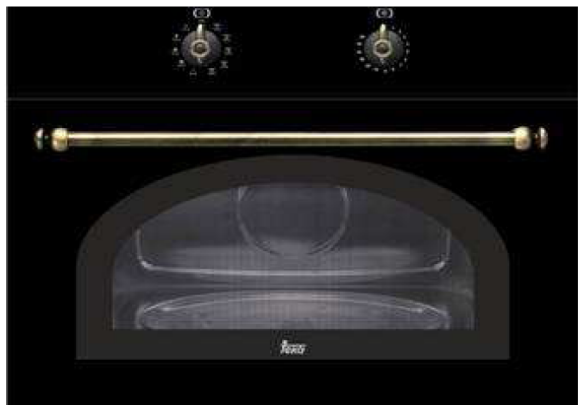

MWR 32 BI

PIZZA FUNCTION

MWR 32 BI ATB

COLOUR	CODE
ANTHRACITE	40586030
EAN CODE	
8421152095836	

MWR 32 BI BGB

COLOUR	CODE
BEIGE	40586031
EAN CODE	
8421152098615	

FEATURES

- Microwave + Grill
- Mechanical model
- Painted front panel and door
- Full glass inner door
- Mwo output: 1000 W
- Drop down grill, 1500 W
- Capacity: 32 litres
- Double glass door
- Integrated rotary turntable, 32 cm
- Three cooking functions
- Timer 0-60 minutes
- Defrost by time
- Keep warm function
- Pizza function
- Standard accessories: Two grids, browning plate
- Microwave dimensions: 595 x 455 x 472 mm
- FINISH: (ATB) Anthracite / Old Brass
(BGB) Beige / Old Brass