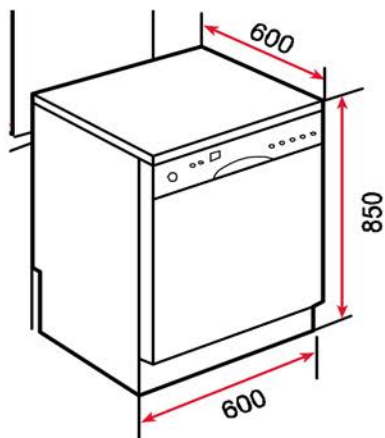

LP8 850 VR 01

DISHWASHER LP8 850

COLOR

INOX

CODE

40782500

EAN CODE

8421152112304

FEATURES

- Free Standing dishwasher
- Fingerprint Proof Stainless Steel door
- Capacity: 14 settings
- 3er Cutlery Basket
- 6 washing programs: Intensive, Normal, ECO, 1h Express, quick and delicate
- 5 Washing Temperatures °C
- Electronic control panel with display
- 3rd Basket
- Half Load (Alternative Wash)
- Fast program: 40 minutes
- Delay timer 1-24 hours
- Height adjustable upper basket (push up)
- Indicator lights: ON/OFF, rinse-aid, salt, program status
- 3rd Sprayer
- Grey color baskets
- Stainless Steel tub
- Electronic Aquastop
- Energy/Drying efficiency class: A++/A
- Energy consumption: 266 kWh/year
- Water consumption: 2800 liters/year
- Noise level: 49 dBA
- Overall measurements (HxWxD):
 - 850 x 600x 600 mm