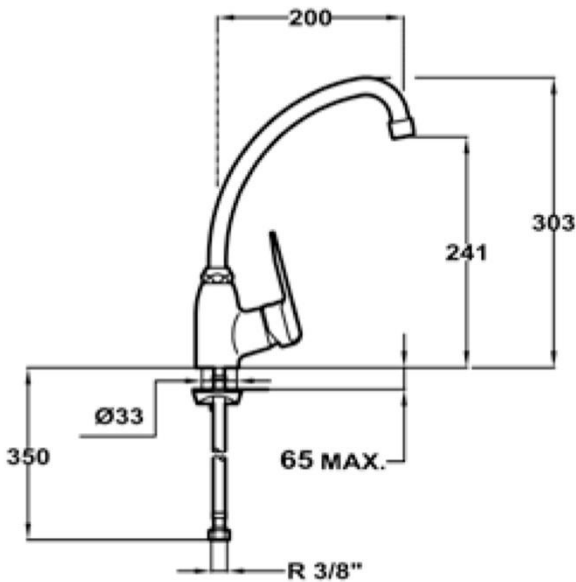

IN 912

FEATURES

High Spout mixer

- Swivel Spout
- Anti-scale aerator
- 3/8" flexible inlet pipe

IN 912

DESCRIPTION

High Spout Sink Mixer

CODE