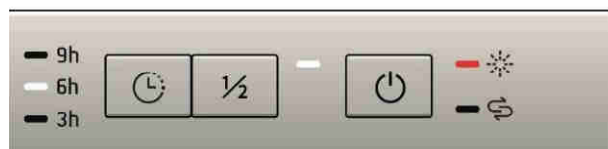

DW8 55 FI

FEATURES

- Fully Integrated Dishwasher
- Electronic Control Panel Silver Painted
- 12 Place Settings Capacity
- 5 Washing Programs
- 4 washing temperatures
- Hidden Heating Element
- 3-6-9 hours Delay Timer
- Half Load
- Economic Program
- Fast Program 30 min.
- Control pilot lights: On/Off; Low Salt ; Low Rinse Aid; Selected Program; delay time
- Water Softener
- Microfiltering
- Full Aquastop
- Sliding Detergent Drawing
- Height adjustable upper try (take-out)
- Adjustable Back Feet from Front
- Energy/Drying efficiency class: A+/A
- Energy consumption: 273kWh/year
- Water consumption: 3220 liters/year
- Noise Level: 49 dB(A)
- Overall Measures:
 - Height: 815-865 mm
 - Width: 598 mm
 - Depth: 550 mm