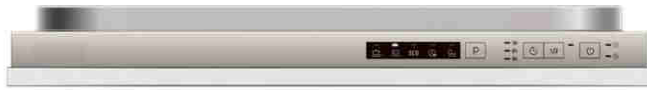

DW8 55 FI

FEATURES

- Fully Integrated Dishwasher
- Electronic Control Panel Silver Painted
- 12 Place Settings Capacity
- 5 Washing Programs
- 4 washing temperatures
- Hidden Heating Element
- 3-6-9 hours Delay Timer
- Half Load
- Economic Program
- Fast Program 30 min.
- Control pilot lights: On/Off; Low Salt ; Low Rinse Aid; Selected Program; delay time
- Water Softener
- Microfiltering
- Full Aquastop
- Sliding Detergent Drawing
- Height adjustable upper try (take-out)
- Adjustable Back Feet from Front
- Energy/Drying efficiency class: A+/A
- Energy consumption: 273kWh/year
- Water consumption: 3220 liters/year
- Noise Level: 49 dB(A)
- Overall Measures:
 - Height: 815-865 mm
 - Width: 598 mm
 - Depth: 550 mm