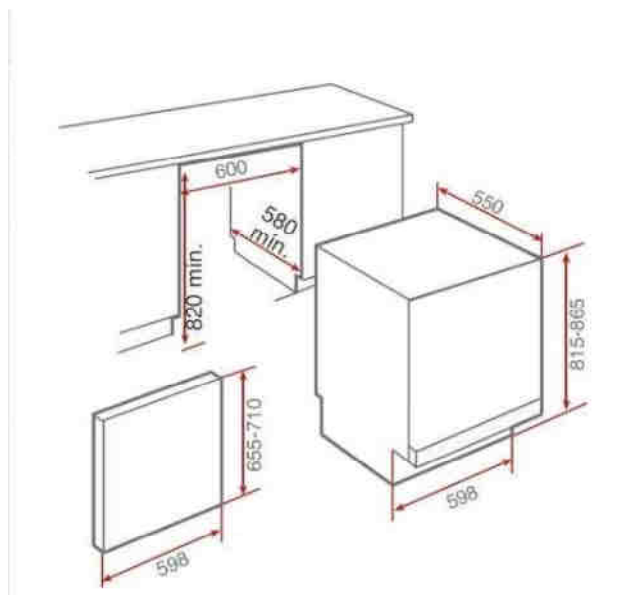

DW8 55 FI

FEATURES

- Fully Integrated Dishwasher
- Electronic Control Panel Silver Painted
- 12 Place Settings Capacity
- 5 Washing Programs
- 4 washing temperatures
- Hidden Heating Element
- 3-6-9 hours Delay Timer
- Half Load
- Economic Program
- Fast Program 30 min.
- Control pilot lights: On/Off; Low Salt ; Low Rinse Aid; Selected Program; delay time
- Water Softener
- Microfiltering
- Full Aquastop
- Sliding Detergent Drawing
- Height adjustable upper try (take-out)
- Adjustable Back Feet from Front
- Energy/Drying efficiency class: A+/A
- Energy consumption: 273kWh/year
- Water consumption: 3220 liters/year
- Noise Level: 49 dB(A)
- Overall Measures:
 - Height: 815-865 mm
 - Width: 598 mm
 - Depth: 550 mm