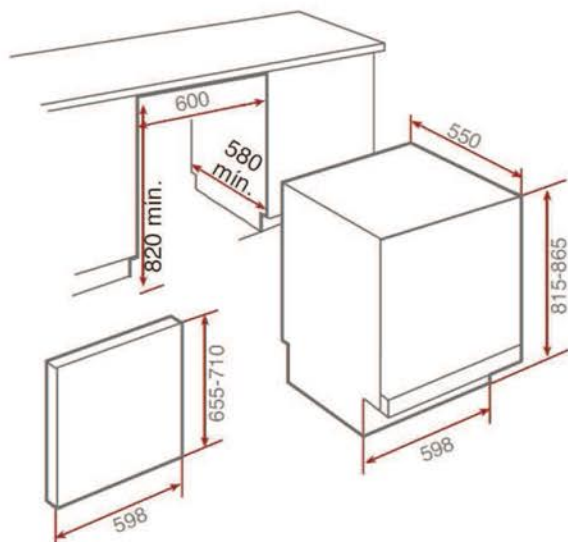

## FEATURES

- Fully Integrated Dishwasher
- Electronic Control Panel Black Colored
- 12 Settings Capacity
- Electronic Control Panel
- LED Display
- 6 Washing Programs
- 5 washing temperatures
- Hidden Heating Element
- Fast Program (40 minutes)
- 3-6-9 hours Delay Timer
- Half Load
- Economic Program
- Control pilot lights: On/Off; Low Salt ; Low Rinse Aid; Selected Program; delay time
- Water Softener
- Microfiltering
- Electronic Aquastop System
- Adjustable Back Feet from Front
- Energy/Drying efficiency class: A++/A
- Energy consumption: 258kWh/year
- Water consumption: 3080 liters/year
- Noise Level: 49 dB(A)
- Overall Measures:
  - Height: 815-865 mm
  - Width: 598 mm
  - Depth: 550 mm