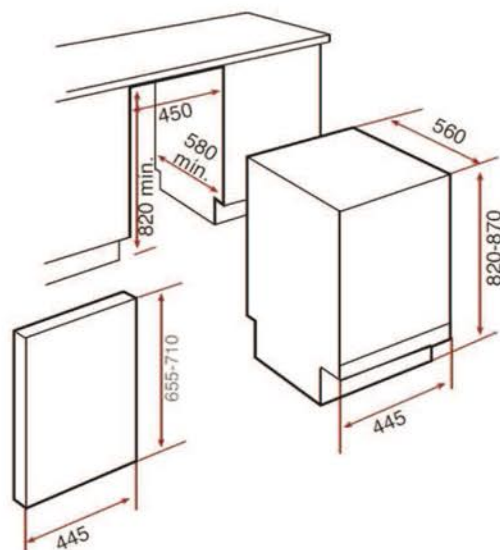

DW1 455 FI

FEATURES

- Fully Integrated Dishwasher
- Electronic Control Panel Black Colored
- 10 Settings Capacity
- Electronic Control Panel
- 6 Washing Programs
- 5 washing temperatures
- Delay Program 3-6-9h
- Hidden Heating Element
- Fast Program (40 minutes)
- Economic Program
- Half Load
- Control pilot lights: On/Off; Low Salt; Low Rinse Aid; Selected Program; Delayed time
- Water Softener
- Microfiltering
- Electronic Aquastop System
- Grey Basquets
- Adjustable Back Feet from Front
- Energy/Drying efficiency class: A+/A
- Energy consumption: 237 kWh/year
- Water consumption: 2520 liters/year
- Noise Level: 49 dB(A)
- Overall Measures:
 - Height: 815-865 mm
 - Width: 448 mm
 - Depth: 550 mm